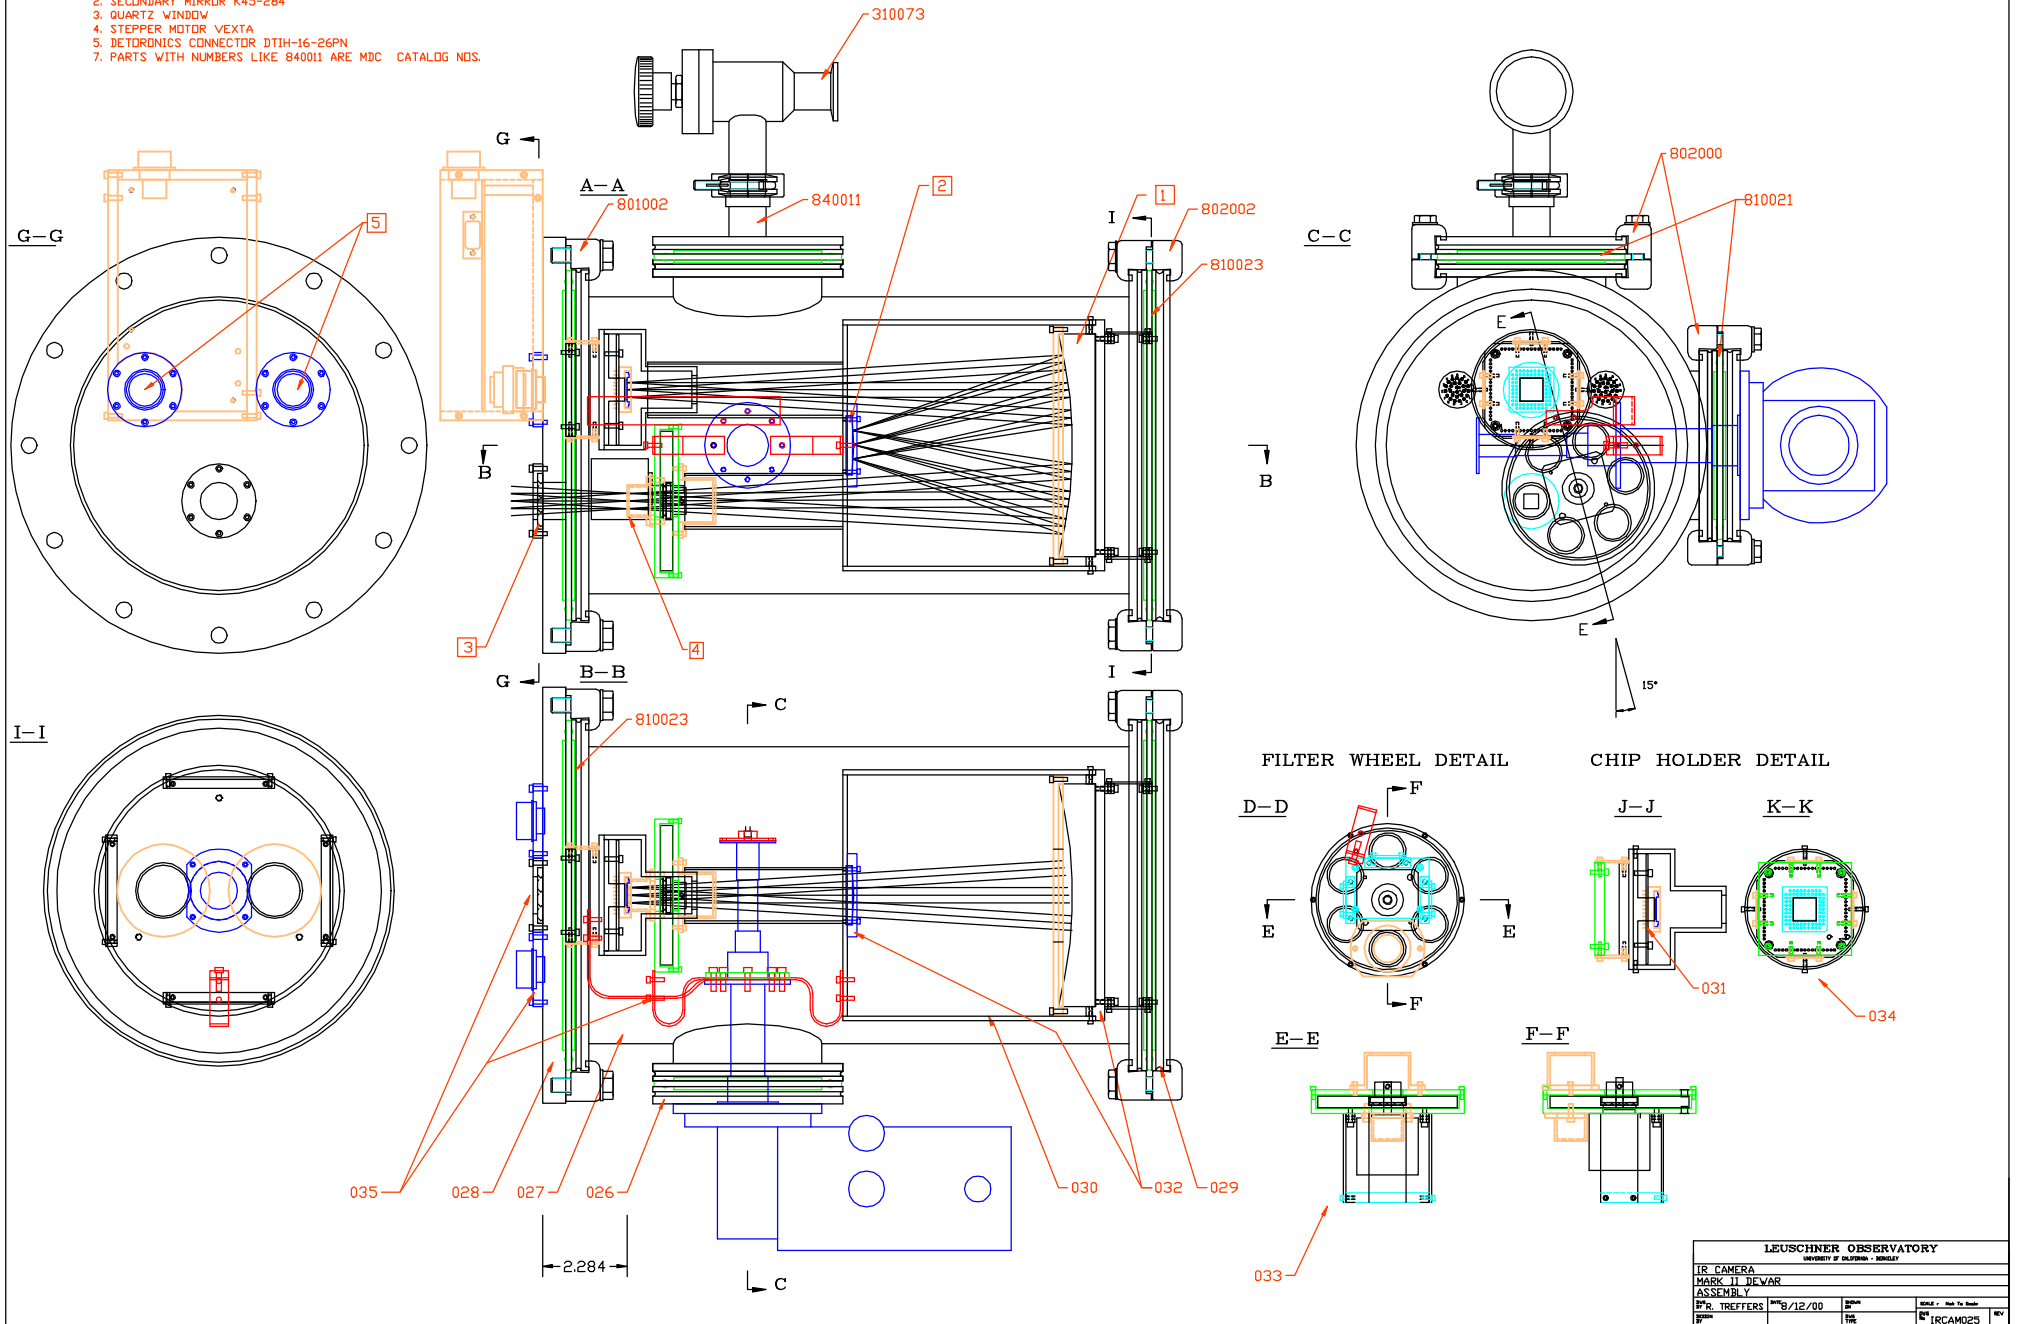

PARTS

1. PRIMARY MIRROR EDMUND K32-837 FOCAL LENGTH: 6 INCHES
2. SECONDARY MIRROR K45-284
3. QUARTZ WINDOW
4. STEPPER MOTOR VEXTA
5. DETRONICS CONNECTOR DTIH-16-26PN
7. PARTS WITH NUMBERS LIKE 840011 ARE MDC CATALOG NOS.

LEUSCHNER OBSERVATORY			
<small>UNIVERSITY OF CALIFORNIA - BERKELEY</small>			
IR CAMERA			
MARK II DEVAR			
ASSEMBLY			
DATE	BY	CHKD.	APP'D.
8/12/00	TREFFERS	TR	TR
DRAWN BY: TR			REV
PART NO: 840011			840025