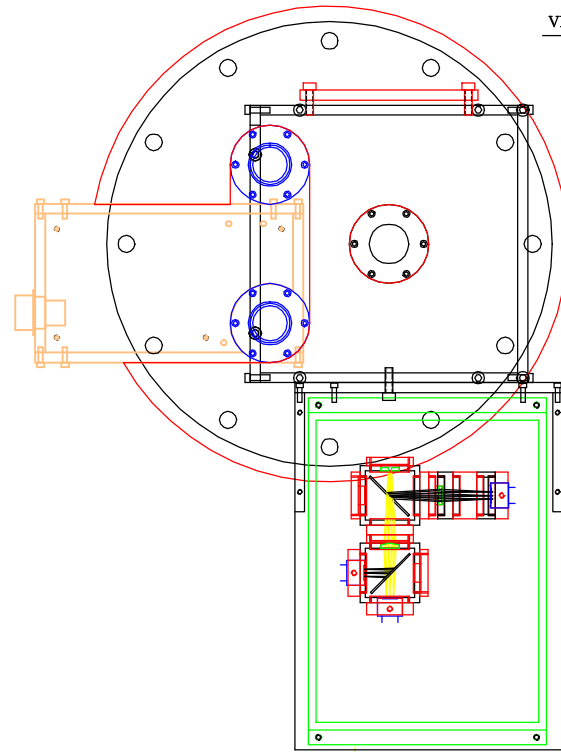

VIEW DOWN FROM SECONDARY

LEUSCHNER OBSERVATORY  
UNIVERSITY OF CALIFORNIA - BERKELEY

DSETI MARK II  
MOUNTING PLATE - THIRTY INCH TELESCOPE  
ASSEMBLY

DESIGNED BY	R. TREFFERS	DATE	1/31/01	SHOWN IN		SCALE	Not To Scale	REV	
DESIGN BY		DWG TYPE		DWG NO	SETI010				