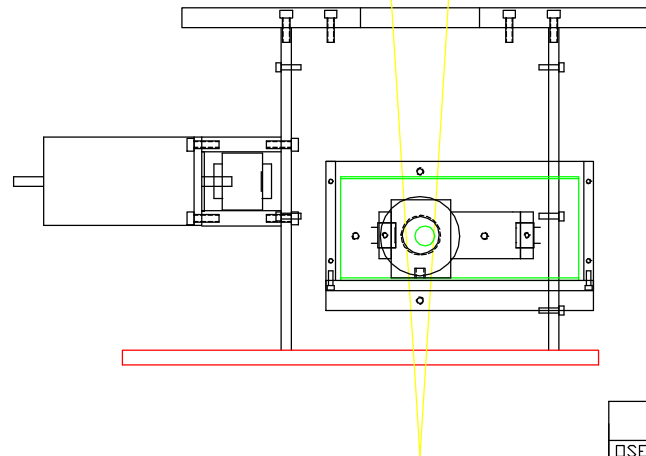

VIEW DOWN FROM SECONDARY

LEUSCHNER OBSERVATORY  
UNIVERSITY OF CALIFORNIA - BERKELEY

DSETI MARK II  
MOUNTING PLATE - THIRTY INCH TELESCOPE  
ASSEMBLY

DESIGNED BY	R. TREFFERS	DATE	1/31/01	SHOWN IN		SCALE	Not To Scale	REV	
DESIGN BY		DWG TYPE		DWG NO	SETI010				