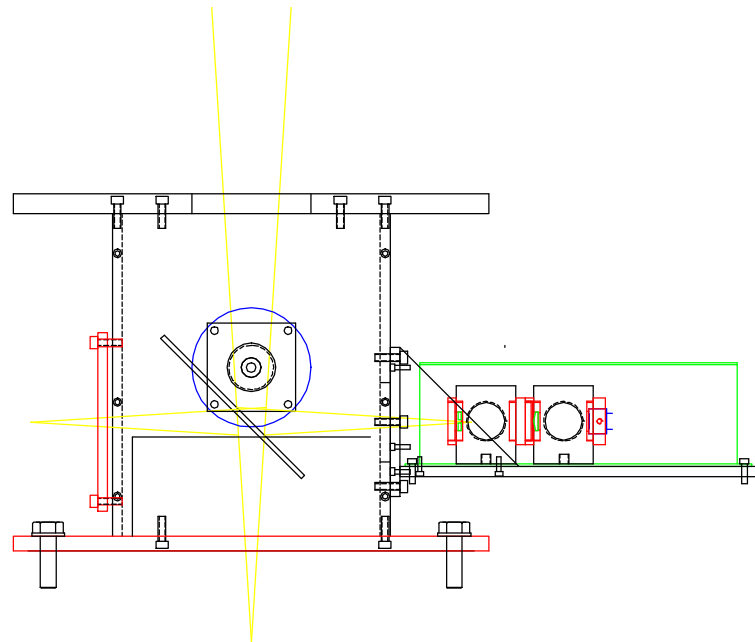

VIEW DOWN FROM SECONDARY

LEUSCHNER OBSERVATORY  
UNIVERSITY OF CALIFORNIA - BERKELEY

DSETI MARK II  
MOUNTING PLATE - THIRTY INCH TELESCOPE  
ASSEMBLY

DESIGNED BY	R. TREFFERS	DATE	1/31/01	SHOWN IN		SCALE	Not To Scale	REV	
DESIGN BY		DWG TYPE		DWG NO	SETI010				