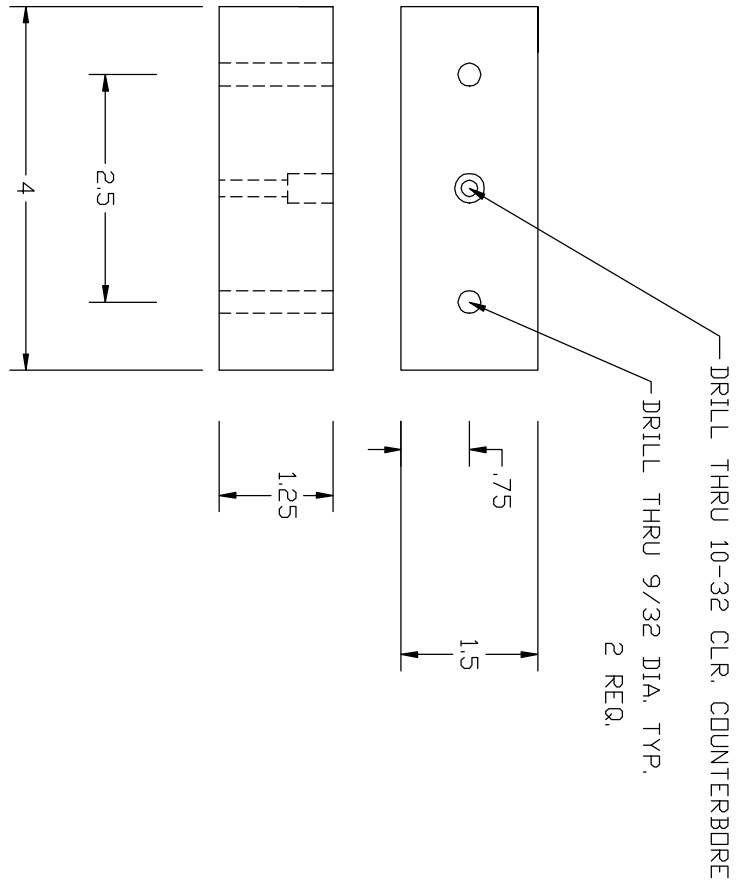

16  
1

PART: SPACERS  
 MAT'L: AL. PLATE  
 QTY: FOUR REQ.

<b>LEUSCHNER OBSERVATORY</b> UNIVERSITY OF CALIFORNIA - BERKELEY			
KATZMAN AUTOMATIC IMAGING TELESCOPE			
TELESCOPE FOCUS TOWER SPACERS			
DVG BY R. TREFFERS DESIGN	DATE 9/22/1995	SHOWN DN	SCALE - Not To Scale DVG No KAIT016
			REV