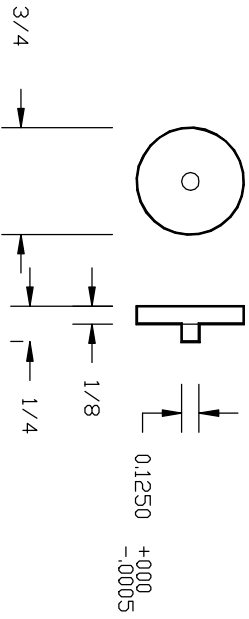

MIRROR BUTTONS
 MATL: DELRIN
 QTY: 4 REQ.

LEUSCHNER OBSERVATORY		UNIVERSITY OF CALIFORNIA - BERKELEY	
KATZMAN AUTOMATED IMAGING TELESCOPE		TELESCOPE ASSEMBLY	
MIRROR BUTTONS		MIRROR BUTTONS	
DESIGN BY	R. Treffers	DATE	11/28/94
SHOWN BY		DN	
DESIGN TYPE	E	SCALE	Not To Scale
DRWG NO	KAIT006	REV	