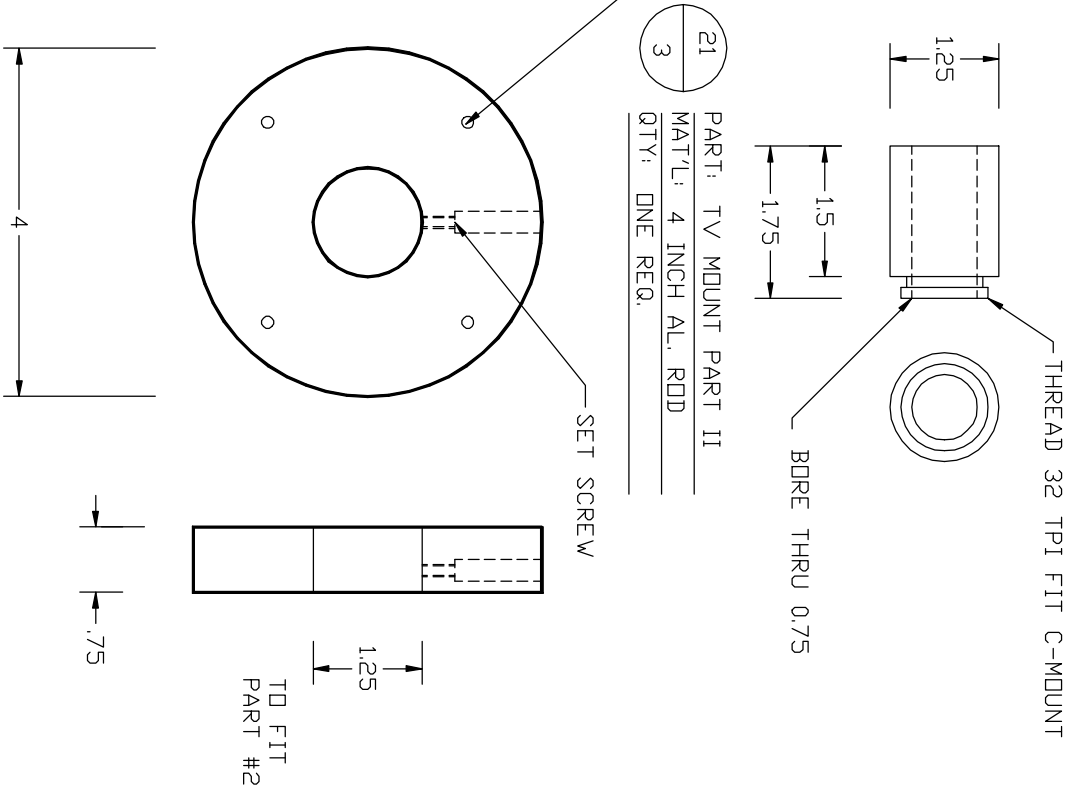

21
1

PART: EYEPiece HOLDER
 MAT'L: 4 INCH AL. RDD
 QTY: ONE REQ.

21
2

PART: TV MOUNT
 MAT'L: 1.25 INCH AL. RDD
 QTY: ONE REQ.

LEUSCHNER OBSERVATORY			
UNIVERSITY OF CALIFORNIA - BERKELEY			
IR CAMERA			
TELESCOPE MOUNT			
EYEPiece HOLDER			
DATE	BY	CHKD	SCALE
9/13/1999	TRIFFERS	IRCAM013	1:1 NOT TO SCALE
DESIGN	REV	DWG	REV
IRCAM021		IRCAM021	