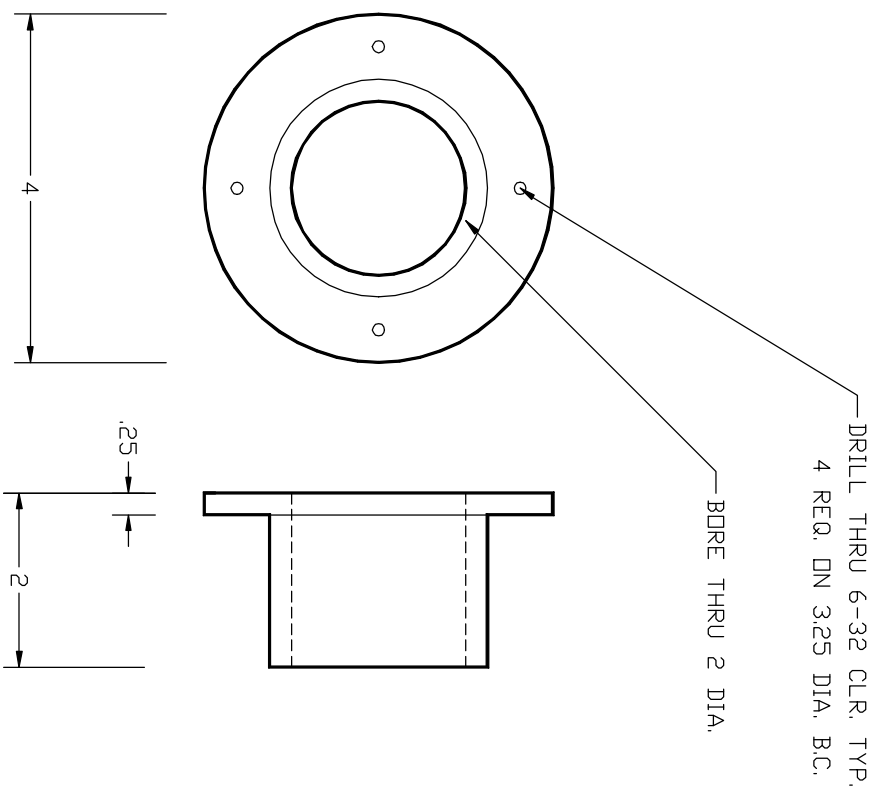

21
1

PART: EYEPiece HOLDER
 MAT'L: 4 INCH AL. RDD
 QTY: ONE REQ.

21
2

PART: TV MOUNT
 MAT'L: 1.25 INCH AL. RDD
 QTY: ONE REQ.

LEUSCHNER OBSERVATORY			
UNIVERSITY OF CALIFORNIA - BERKELEY			
IR CAMERA			
TELESCOPE MOUNT			
EYEPiece HOLDER			
DATE	BY	CHKD	SCALE
9/13/1999	TRIFFERS	IRCAM013	1:1 NOT TO SCALE
DESIGN	REV	DWG	REV
IRCAM021		IRCAM021	