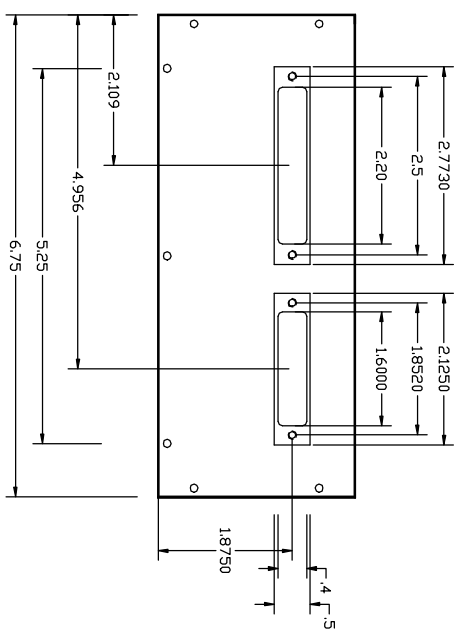

10 PART: BOTTOM PLATE
 MAT'L: AL 1/4 INCH
 QTY: 1

10 PART: SIDE PLATE #3
 MAT'L: AL 1/4 INCH
 QTY: 1

10 PART: SIDE PLATE #3
 MAT'L: AL 1/4 INCH
 QTY: 1

10 PART: SPACERS
 MAT'L: AL 1/4 INCH ROD
 QTY: 5

10 PART: SIDE PLATE #1
 MAT'L: AL 1/4 INCH
 QTY: 1

10 PART: SIDE PLATE #2
 MAT'L: AL 1/4 INCH
 QTY: 1

LEUSCHNER OBSERVATORY			
UNIVERSITY OF CALIFORNIA - BERKELEY			
IR CAMERA			
ANALOG CARD			
PIECES			
DATE	BY	DRW	SCALE: NOT TO SCALE
7/8/98	R. TREFFERS	IRCAM009	IRCAM010
SECTION	TYPE	NO	REV