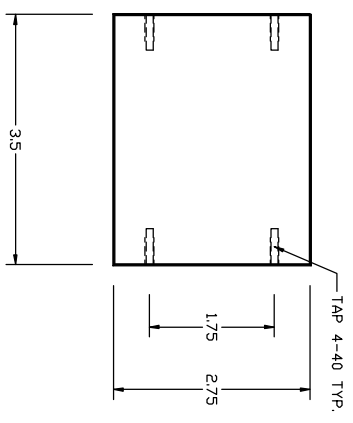

10 PART: BOTTOM PLATE
 MAT'L: AL 1/4 INCH
 QTY: 1

10 PART: SIDE PLATE #3
 MAT'L: AL 1/4 INCH
 QTY: 1

10 PART: SIDE PLATE #3
 MAT'L: AL 1/4 INCH
 QTY: 1

10 PART: SPACERS
 MAT'L: AL 1/4 INCH ROD
 QTY: 5

10 PART: SIDE PLATE #1
 MAT'L: AL 1/4 INCH
 QTY: 1

10 PART: SIDE PLATE #2
 MAT'L: AL 1/4 INCH
 QTY: 1

LEUSCHNER OBSERVATORY			
UNIVERSITY OF CALIFORNIA - BERKELEY			
IR CAMERA			
ANALOG CARD			
PIECES			
DATE	BY	DRW	SCALE: NOT TO SCALE
7/8/98	R. TREFFERS	IRCAM009	IRCAM010
SECTION	TYPE	NO	REV