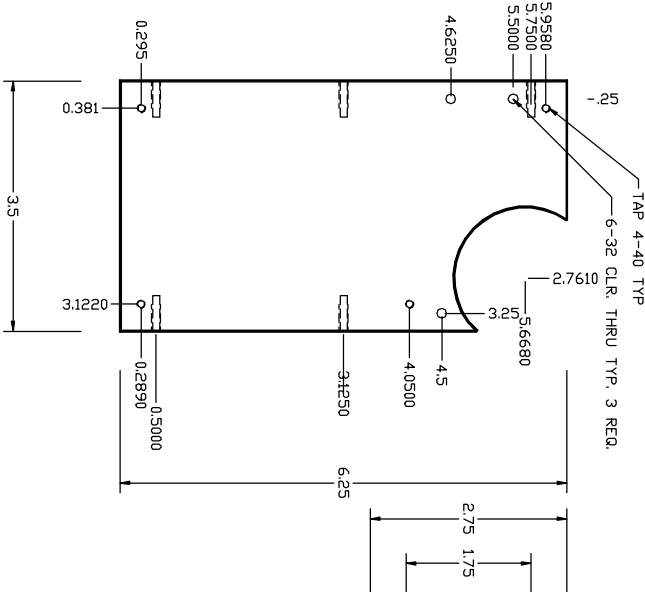

10 PART: BOTTOM PLATE
 MAT'L: AL 1/4 INCH
 QTY: 1

10 PART: SIDE PLATE #3
 MAT'L: AL 1/4 INCH
 QTY: 1

10 PART: SIDE PLATE #3
 MAT'L: AL 1/4 INCH
 QTY: 1

10 PART: SPACERS
 MAT'L: AL 1/4 INCH ROD
 QTY: 5

10 PART: SIDE PLATE #1
 MAT'L: AL 1/4 INCH
 QTY: 1

10 PART: SIDE PLATE #2
 MAT'L: AL 1/4 INCH
 QTY: 1

LEUSCHNER OBSERVATORY			
UNIVERSITY OF CALIFORNIA - BERKELEY			
IR CAMERA			
ANALOG CARD			
PIECES			
DATE	BY	DRW	SCALE: NOT TO SCALE
7/8/98	R. TREFFERS	IRCAM009	IRCAM010
SECTION	TYPE	NO	REV