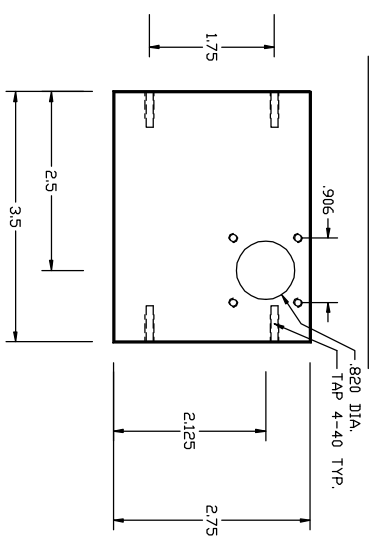

10 PART: BOTTOM PLATE
 MAT'L: AL 1/4 INCH
 QTY: 1

10 PART: SIDE PLATE #3
 MAT'L: AL 1/4 INCH
 QTY: 1

10 PART: SIDE PLATE #3
 MAT'L: AL 1/4 INCH
 QTY: 1

10 PART: SPACERS
 MAT'L: AL 1/4 INCH ROD
 QTY: 5

10 PART: SIDE PLATE #1
 MAT'L: AL 1/4 INCH
 QTY: 1

10 PART: SIDE PLATE #2
 MAT'L: AL 1/4 INCH
 QTY: 1

LEUSCHNER OBSERVATORY			
UNIVERSITY OF CALIFORNIA - BERKELEY			
IR CAMERA			
ANALOG CARD			
PIECES			
DATE	BY	DRW	SCALE: NOT TO SCALE
7/8/98	R. TREFFERS	IRCAM009	IRCAM010
SECTION	TYPE	NO	REV