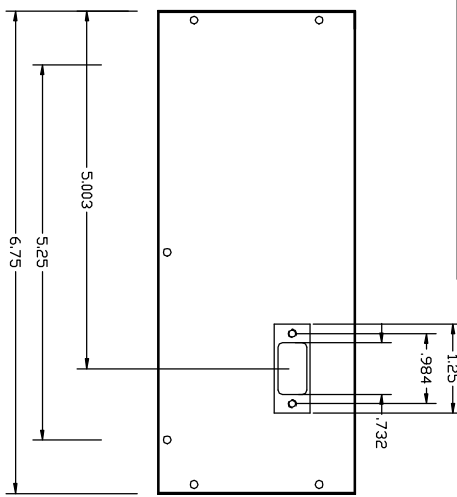

10 PART: BOTTOM PLATE
 MAT'L: AL 1/4 INCH
 QTY: 1

10 PART: SIDE PLATE #3
 MAT'L: AL 1/4 INCH
 QTY: 1

10 PART: SIDE PLATE #3
 MAT'L: AL 1/4 INCH
 QTY: 1

10 PART: SPACERS
 MAT'L: AL 1/4 INCH ROD
 QTY: 5

10 PART: SIDE PLATE #1
 MAT'L: AL 1/4 INCH
 QTY: 1

10 PART: SIDE PLATE #2
 MAT'L: AL 1/4 INCH
 QTY: 1

LEUSCHNER OBSERVATORY			
UNIVERSITY OF CALIFORNIA - BERKELEY			
IR CAMERA			
ANALOG CARD			
PIECES			
DATE	BY	DRW	SCALE: NOT TO SCALE
7/8/98	R. TREFFERS	IRCAM009	IRCAM010
SECTION	TYPE	NO	REV