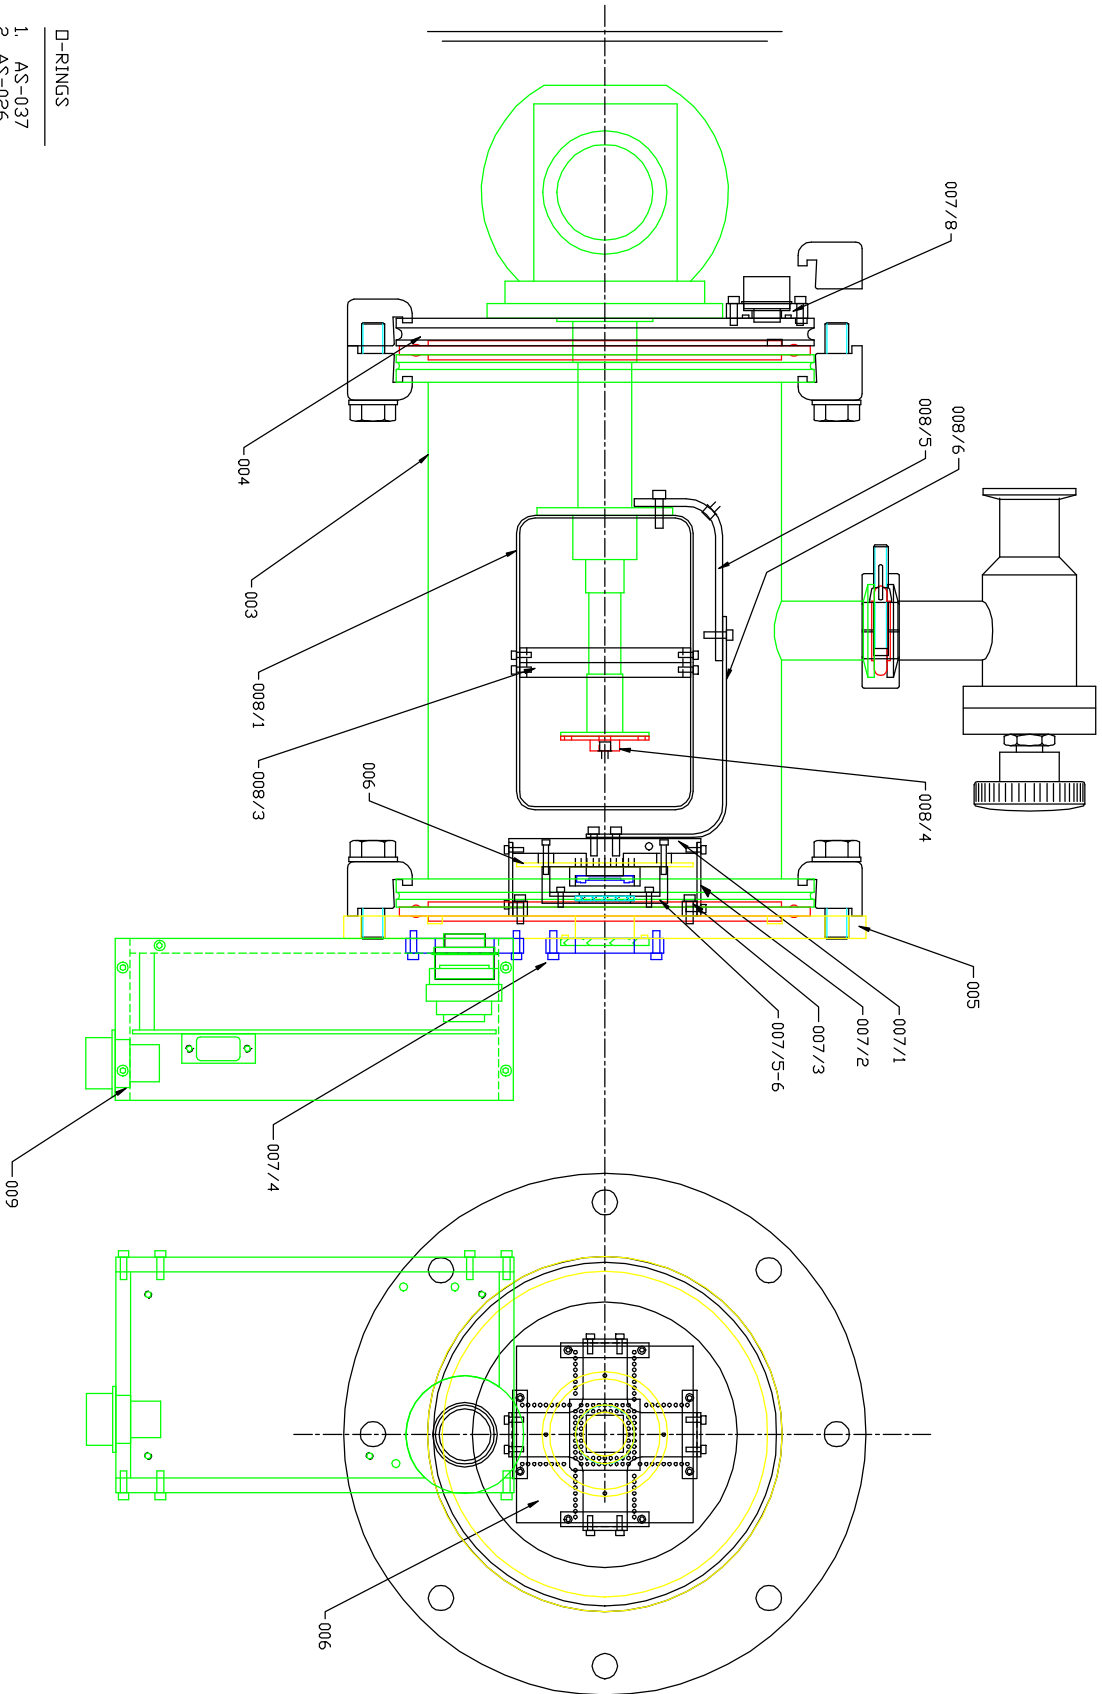

- D-RINGS
1. AS-037
 2. AS-026
 3. AS-016

LEUSCHNER OBSERVATORY			
<small>UNIVERSITY OF CALIFORNIA - BERKELEY</small>			
IR CAMERA			
DEWAR			
ASSEMBLY			
BY	DATE	FROM	SCALE
R. TREFFERS	2/5/99	TRC	1:1 TO SCALE
REVISION		DATE	BY
			IRCAM002