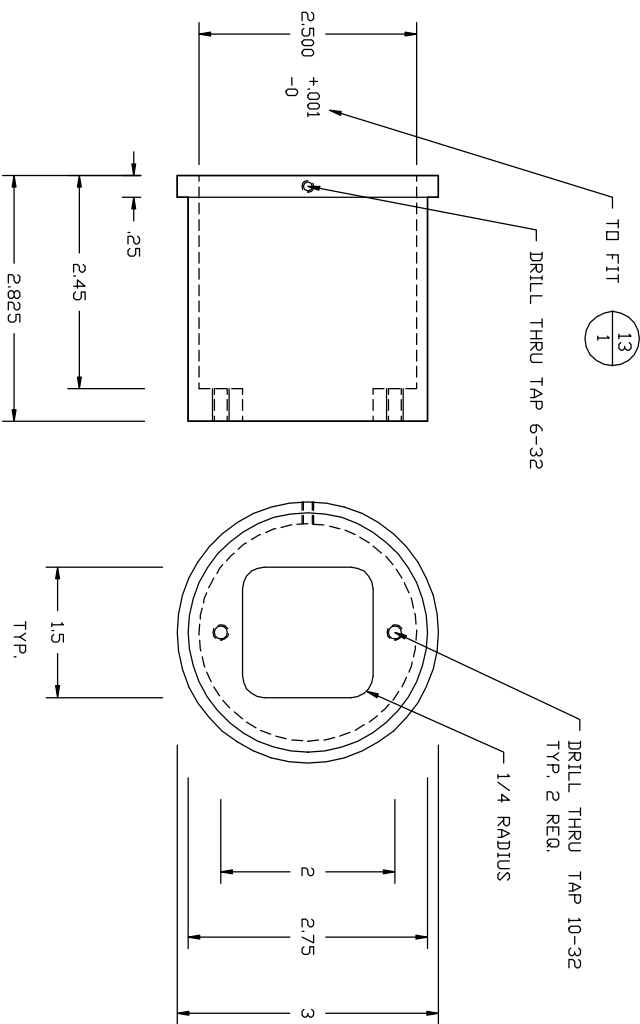

13
1

PART: LYNX MOUNT
 MAT'L: ALUMINUM
 QTY: ONE

13
2

PART: GUIDER MOUNT
 MAT'L: ALUMINUM
 QTY: ONE

LEUSCHNER OBSERVATORY			
UNIVERSITY OF CALIFORNIA - BERKELEY			
BERKELEY AUTOMATED IMAGING TELESCOPE			
CAMERA AND GUIDER			
GUIDER PARTS			
DWG BY	DWG DN	DATE	SCALE
R. TREFFERS		9/5/90	Not To Scale
SECTION	DWG TYPE	DRUN DN	SCALE
	D	37M001	37M013
			REV