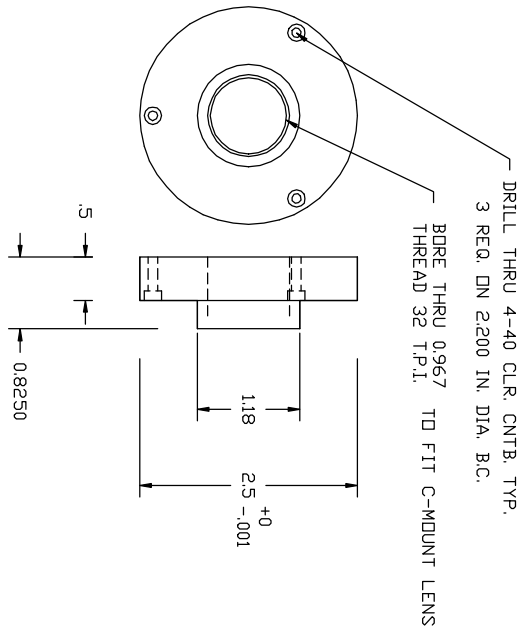

13
1

PART: LYNX MOUNT
 MAT'L: ALUMINUM
 QTY: ONE

13
2

PART: GUIDER MOUNT
 MAT'L: ALUMINUM
 QTY: ONE

LEUSCHNER OBSERVATORY			
UNIVERSITY OF CALIFORNIA - BERKELEY			
BERKELEY AUTOMATED IMAGING TELESCOPE			
CAMERA AND GUIDER			
GUIDER PARTS			
DWG BY	DWG DN	DATE	SCALE
R. TREFFERS		9/5/90	Not To Scale
SECTION	DWG TYPE	DRUN DN	SCALE
	D	37M001	37M013
			REV