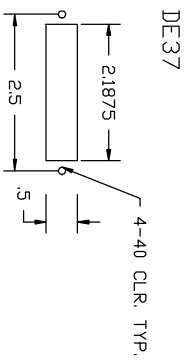

STEPPER CONTROLLER

<b>LEUSCHNER OBSERVATORY</b>			
UNIVERSITY OF CALIFORNIA - BERKELEY			
BERKELEY AUTOMATED IMAGING TELESCOPE			
STEPPER DRIVE			
CONTROLLER BOX			
DATE	7/10/90	SHOWN	SCALE: . . . . .
BY	R. TREFFERS	DRG	NO. 37M005
REVISION		TYPE	REV