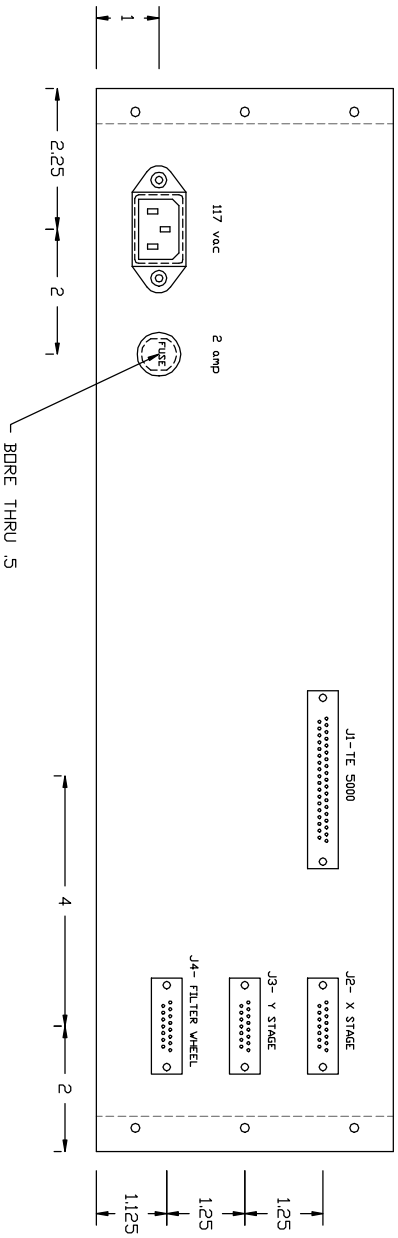

STEPPER CONTROLLER

<b>LEUSCHNER OBSERVATORY</b>			
UNIVERSITY OF CALIFORNIA - BERKELEY			
BERKELEY AUTOMATED IMAGING TELESCOPE			
STEPPER DRIVE			
CONTROLLER BOX			
DATE	7/10/90	SHOWN	SCALE: . . . . .
BY	R. TREFFERS	DRG	NO. 37M005
REVISION		TYPE	REV