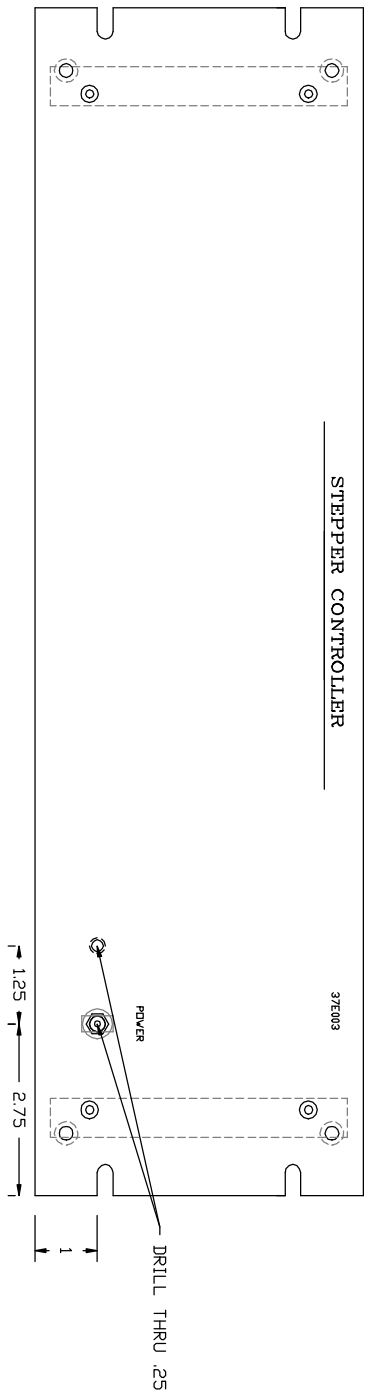

STEPPER CONTROLLER

<b>LEUSCHNER OBSERVATORY</b>			
UNIVERSITY OF CALIFORNIA - BERKELEY			
BERKELEY AUTOMATED IMAGING TELESCOPE			
STEPPER DRIVE			
CONTROLLER BOX			
DATE	7/10/90	SHOWN	SCALE: . . . . .
BY	R. TREFFERS	DRG	NO. 37M005
REVISION		TYPE	REV